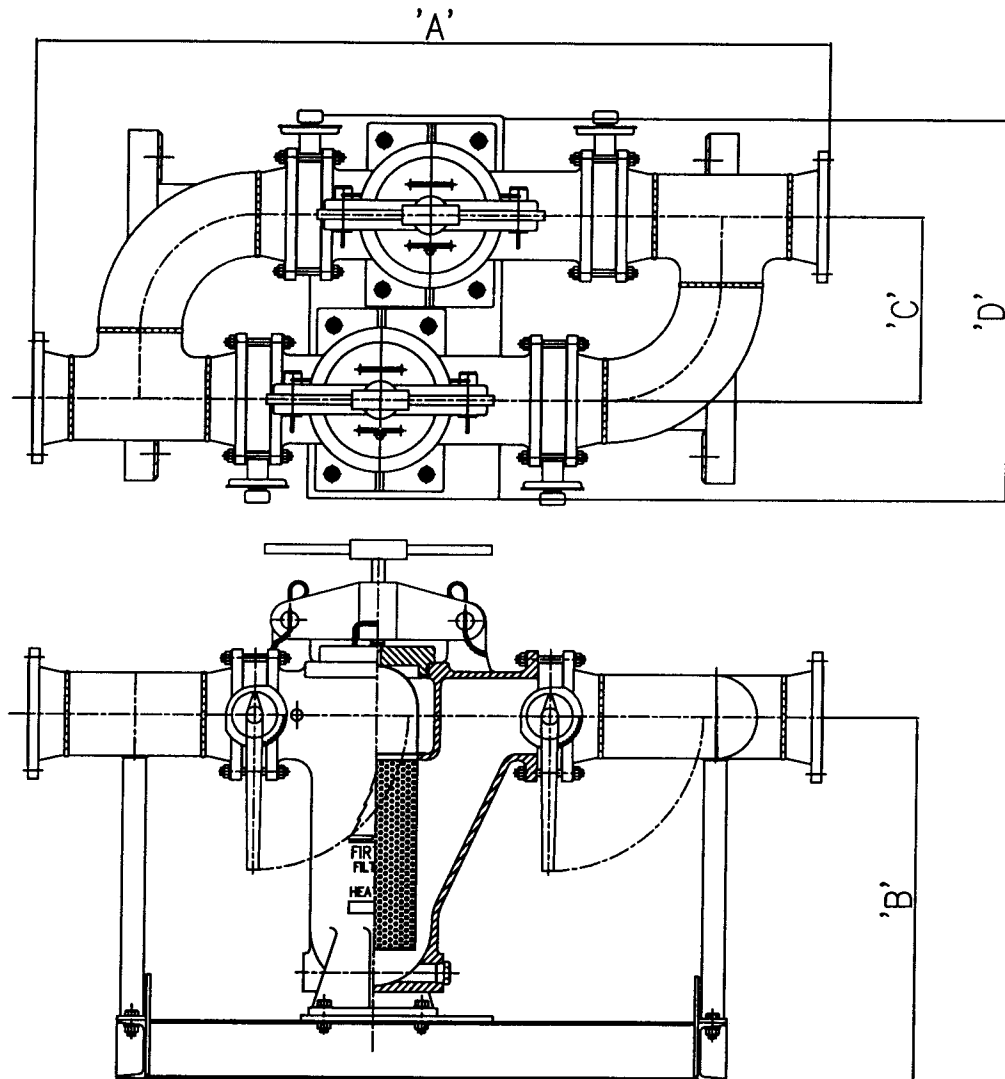

Manufacturer :-
BARTON FIRTOP ENGINEERING Co.,Ltd.
 Stoke Heath Works, Hanbury Road.
 Bromsgrove, Worcestershire. B60 4LT
 ENGLAND
 Telephone :- (44) 01527 831644 / 575211
 Fax :- (44) 01527 832638

FAB/DPX/150

**FIRTOP
FILTERS**

DUPLEX SKID ARRANGEMENT - 150LB RATING

SIZE NB	DIMENSIONS mm			
	A	B	C	D
2" (50mm)	941mm	429mm	202mm	354mm
3" (80mm)	1116mm	459mm	202mm	394mm
4" (100mm)	1334mm	547mm	259mm	489mm
6" (150mm)	1735mm	734mm	374mm	754mm
8" (200mm)	2095mm	962mm	485mm	970mm
10" (250mm)	2441mm	1077mm	599mm	1104mm
12" (300mm)	2861mm	1162mm	713mm	1313mm