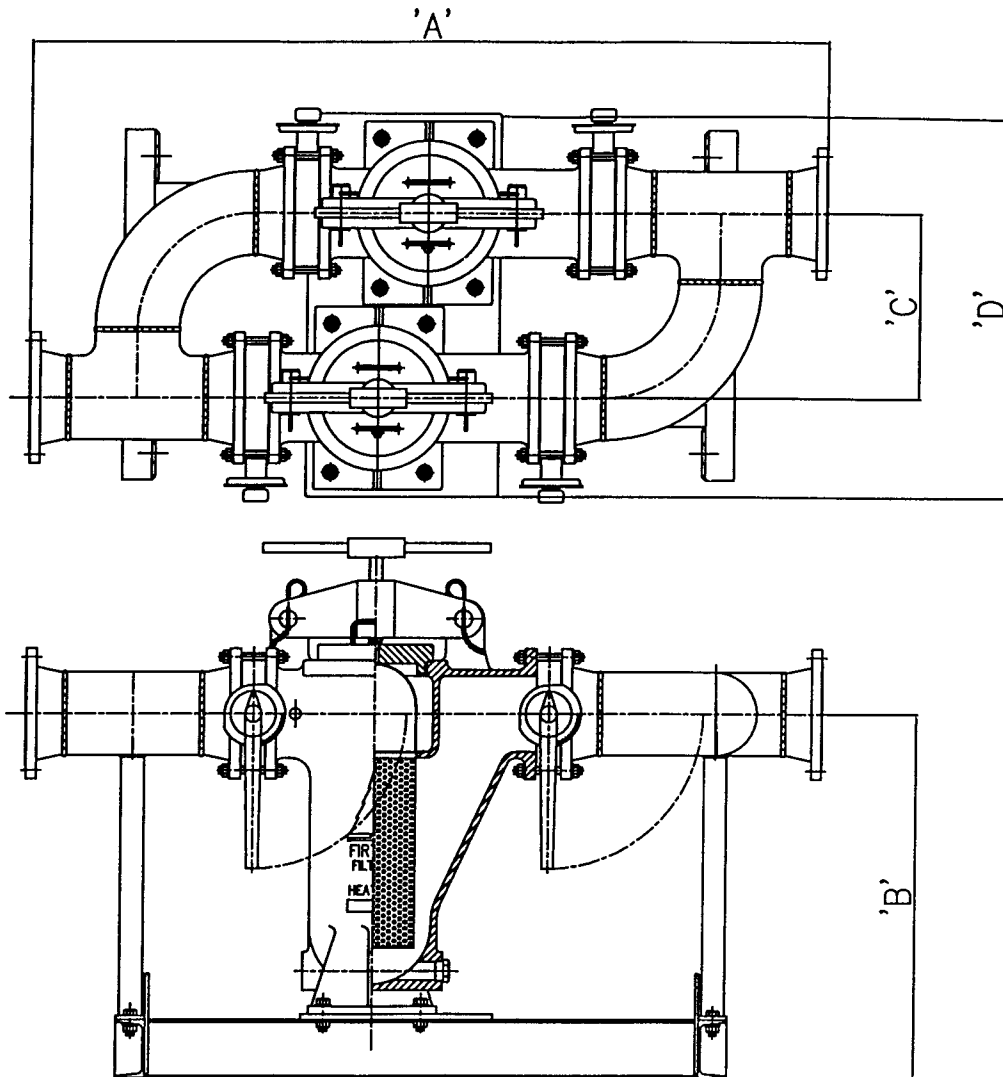

Manufacturer :-
BARTON FIRTOP ENGINEERING Co.,Ltd.
 Stoke Heath Works, Hanbury Road.
 Bromsgrove, Worcestershire. B60 4LT
 ENGLAND
 Telephone :- (44) 01527 831644 / 575211
 Fax :- (44) 01527 832638

FAB/DPX/300

**FIRTOP
 FILTERS**

DUPLEX SKID ARRANGEMENT - 300LB RATING

SIZE NB	DIMENSIONS mm			
	A	B	C	D
2" (50mm)	973mm	429mm	202mm	367mm
3" (80mm)	1167mm	459mm	202mm	412mm
4" (100mm)	1382mm	547mm	259mm	513mm
6" (150mm)	1797mm	734mm	374mm	754mm
8" (200mm)	2178mm	962mm	485mm	970mm
10" (250mm)	2561mm	1077mm	599mm	1104mm
12" (300mm)	2981mm	1162mm	713mm	1313mm